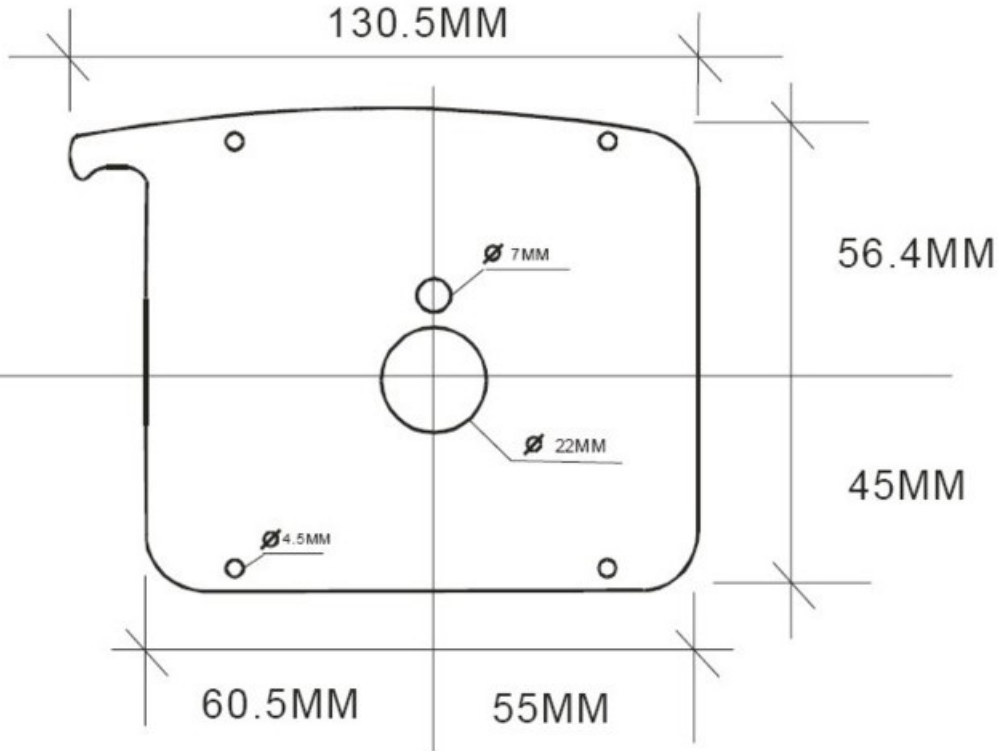

130.5MM

56.4MM

45MM

60.5MM

55MM

PERFIL CABEZAL